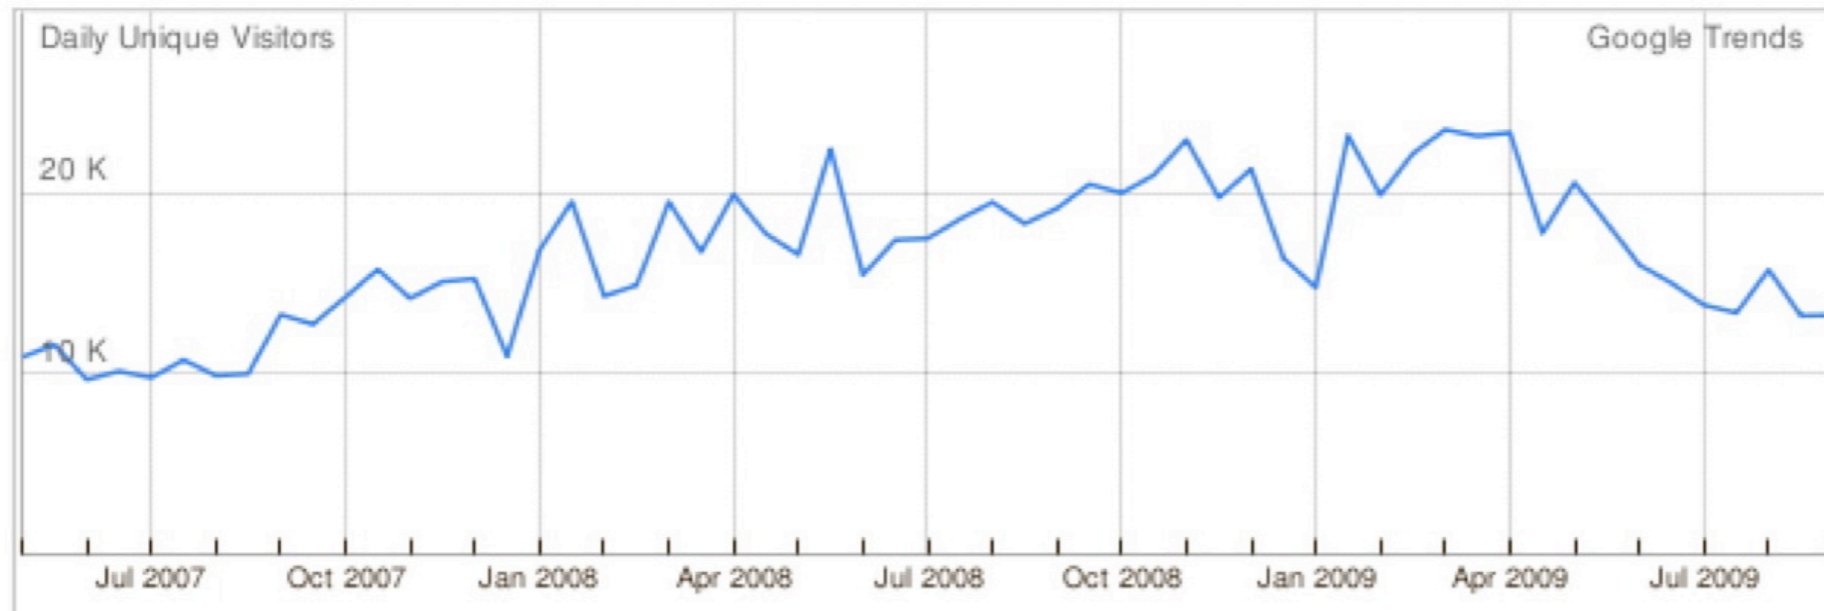

cebupacificair.com

Search Trends

Tip: Use commas to compare multiple websites.

[Searches](#) **Websites**

All regions

All years

cebupacificair.com