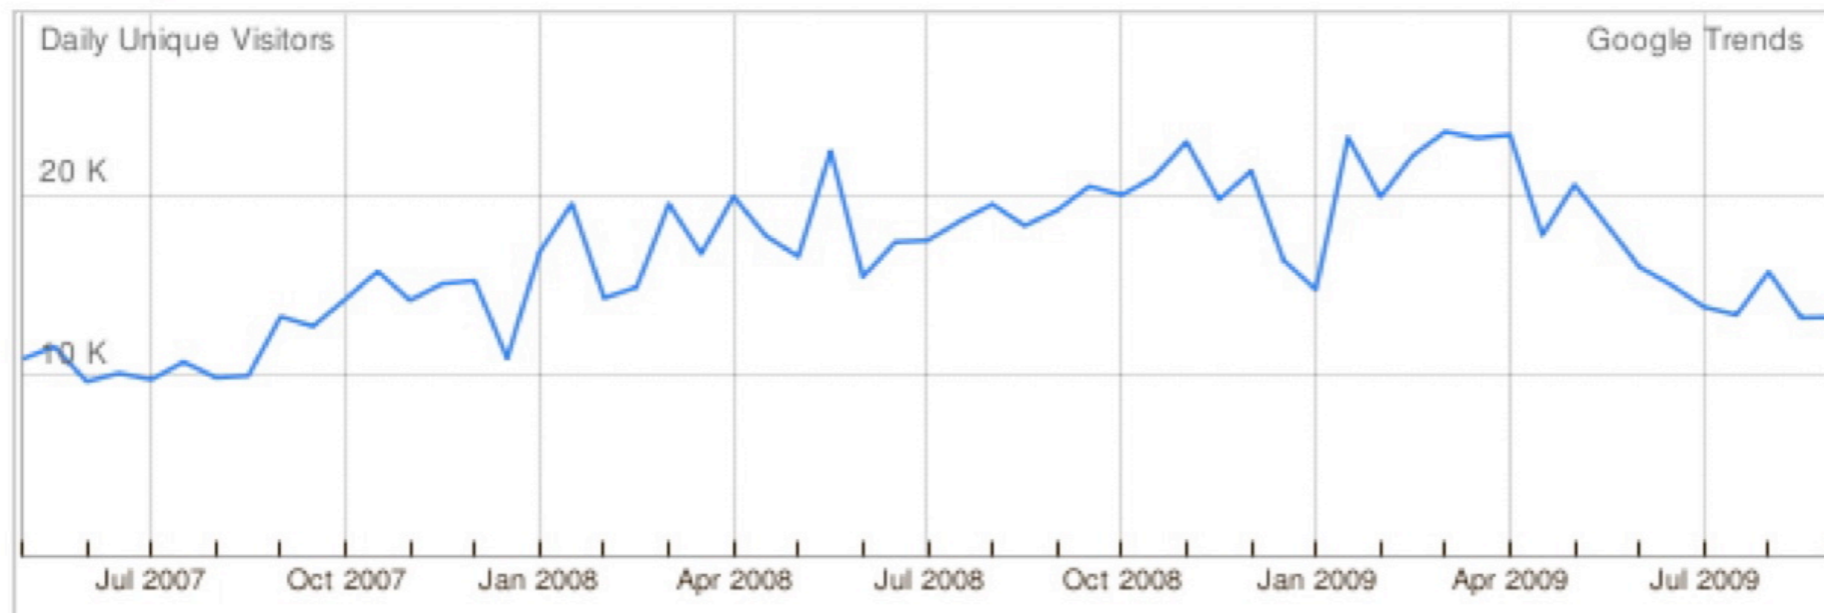

cebupacificair.com

Search Trends

Tip: Use commas to compare multiple websites.

Searches **Websites**

All regions

All years

cebupacificair.com

* Google Trends indicates cebupacificair.com has 13T visitors daily. Assume 15% of that is type-in.